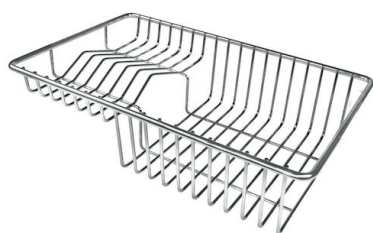

IN DOTAZIONE

2 x Griglie Black Milanello 8100
602
1 x Piletta automatica Space
Push 8407 120

DATI TECNICI

Milanello Optional accessories / Accessori opzionali

The "rails" system makes it possible to use a combination of numerous accessories. Grids, chopping boards, utensils' ranging system, bowls and containers of different dimensions can be alternated in the workspace with a simple gesture, and can easily be stacked, in order to be on hand at all times.

Compatible accessories/Accessori compatibili:

8100 602

Lavello MILANELLO cod. 1034/05*

FT

FTS

GALLERIA FOTOGRAFICA

IN DOTAZIONE

Griglie Black Milanello
8100 602

**Piletta automatica Space Push Gun
Metal - PO**
8407 120

ACCESSORI OPZIONALI

Cestello portapiatti inox
8100 303

* solo in abbinamento con l'accessorio
8644 101

Tagliere in HDPE
8657 001

Tagliere Twin in HDPE
8644 101